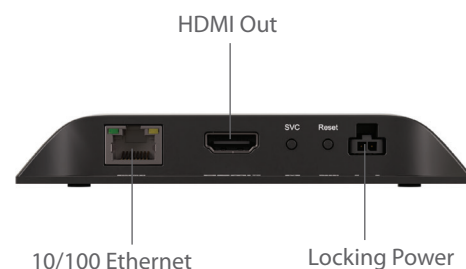

BRIGHTSIGN LS5

LOW-COST, POWERFUL PERFORMER

BrightSign LS5 is unrivaled at its price point, offering pristine HD, 4K, and HTML5 performance, along with a range of purpose-built signage features. Both the HD and 4K models effortlessly display looping video, HTML, graphics and support digital audio and USB-C interactive peripherals. With a locking power cord, ethernet, and optional dual antenna Wi-Fi module, signage is always connected to a free Control Cloud subscription and a preferred CMS. The LS5 is small and thin so it fits just about anywhere and runs BrightSign OS to maximize security, reliability, and longevity. The LS5 is a valuable, cost-effective option for a broad range of simple signage experiences.

FEATURES

- Plays flawless HD and 4K video, HTML5, graphics & digital audio
- Displays simple HTML5 widgets and animations
- Packed with unique signage features to enable captivating experiences
- Flexible for connected or offline environments
- Supports single touchscreen experiences
- Ultra-thin, efficient design easily fits into tight spaces & streamlines serviceability
- Runs BrightSign OS to boost reliability, security & uptimes

LS425

LS445

Back View