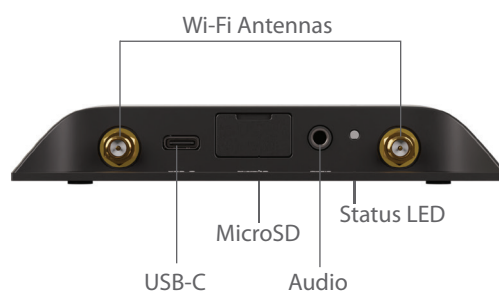

LS425

HD Basic I/O Package

LS445

4K Basic I/O Package

Front View

Back View

SPECIFICATIONS

MODEL	LS425 HD Basic I/O Package	LS445 4K Basic I/O Package	MODEL	LS425 HD Basic I/O Package	LS445 4K Basic I/O Package
VIDEO & HTML5 ENGINES			1 Status LED		
1080p60 video	X	X	Reset and Service Buttons	X	X
4K60p video		X	Real Time Clock 14-day life	X	X
HD image and motion graphic support	X	X	Locking Power Connector	X	X
HTML5 performance level	Mainstream		ACCESSORIES		
MEDIA FORMATS			BP200 & BP900 USB Button Pads	X	X
Video codecs for 4K content: H.265/H.264		X	WD-105 Dual Antenna Wireless/Bluetooth Module	X	X
Video Containers for 4K H.265 content: .ts, .mov, .mp4, .mkv		X	MicroSD Class 10 Cards (various capacities)	X	X
Video Codecs for Full HD: H.265, H.264(MPEG-4, Part 10), MPEG-2	X	X	CBL-USBC to USB A and 3.5mm Serial	X	X
Video Containers for Full HD content: .ts, .mpg, .vob, .mov, .mp4, .m2ts	X	X	GP800-C: USB C to GPIO 12-pin Cable Kit	X	X
Images: BMP, JPEG, PNG	X	X	MISCELLANEOUS		
Audio: MP2, MP3, AAC and WAV (AC3 is passed through)	X	X	Perfect Industrial Design - Simplified Wi-Fi installation	X	
HTML5: .html, Chromium-based, CSS, JavaScript, WebGL	X	X	Dimensions (W x D x H)	126.6 x 141.84 x 19.41 mm; 4.98 x 5.58 x 0.76 in	
HARDWARE INTERFACES			Weight	Coming Soon	
HDMI™ Output 2.0a	1	1	Power	12V / 1.5A	
USB Type C port: supports GPIO, Serial, IR with adapters and high-speed host mode	1	1	Multi-Country Power & Regulatory Approvals	X	X
3.5mm Audio Out (analog & SPDIF digital)	X	X	Built-in Wall Mounting Brackets	X	X
10/100 Base Ethernet	X	X	1 year warranty, parts and labor*	X	X
Primary Storage: External micro SD slot protected by a tool-less cover	X	X			
Optional Wi-Fi/Bluetooth: E Key M.2 interface only for WD-105 module	X	X			