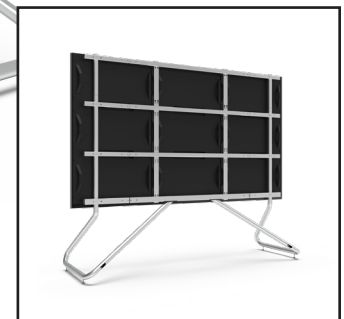

DS-LEDCLAAF-3X3

LED Trolley / Stand for LG LAAF 130"

Key Features

- Stylish & modern design to complement the aesthetics of corporate spaces and enhance the overall appearance.
- Can be assembled in a stand or trolley configuration depending on requirement.
- Levelling feet create a stable foundation when used as stand.
- Castors enable convenient movement between locations when configured in trolley format.
- Integrated cable management for a clean, professional appearance.
- Product finished in scratch resistant Turillusion silver colour

■ Easy Hang Hardware for an installer friendly set-up

■ Sleek Minimalist Design suited to any professional application

■ Versatile Solution can be assembled as a stand or trolley

UPC code

735029334408

FRONT VIEW

SIDE VIEW WITH FEET

SIDE VIEW WITH CASTORS

Visit peerless-av.com to see the complete line of AV solutions from Peerless-AV, including outdoor displays, wireless, kiosks, digital audio, display mounts, projector mounts, carts/stands, and a full assortment of accessories.