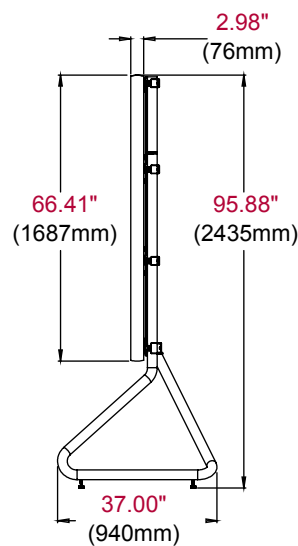

DS-LEDCLAAF-3X3

LED Trolley / Stand for LG LAAF 130"

Key Features

- Stylish & modern design to complement the aesthetics of corporate spaces and enhance the overall appearance.
- Can be assembled in a stand or trolley configuration depending on requirement.
- Levelling feet create a stable foundation when used as stand.
- Castors enable convenient movement between locations when configured in trolley format.
- Integrated cable management for a clean, professional appearance.
- Product finished in scratch resistant Turillusion silver colour

■ Easy Hang Hardware for an installer friendly set-up

■ Sleek Minimalist Design suited to any professional application

■ Versatile Solution can be assembled as a stand or trolley

UPC code

735029334408

FRONT VIEW