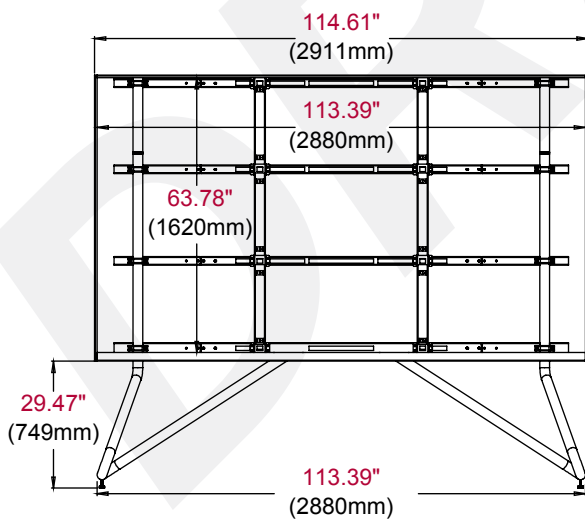

DS-LEDCLAAF-3X3

LED Trolley / Stand for LG LAAF 130"

Key Features

- Stylish & modern design to complement the aesthetics of corporate spaces and enhance the overall appearance.
- Can be assembled in a stand or trolley configuration depending on requirement.
- Levelling feet create a stable foundation when used as stand.
- Castors enable convenient movement between locations when configured in trolley format.
- Integrated cable management for a clean, professional appearance.
- Product finished in scratch resistant Turillusion silver colour

■ Easy Hang Hardware for an installer friendly set-up

■ Sleek Minimalist Design suited to any professional application

■ Versatile Solution can be assembled as a stand or trolley

UPC code

735029334408

FRONT VIEW