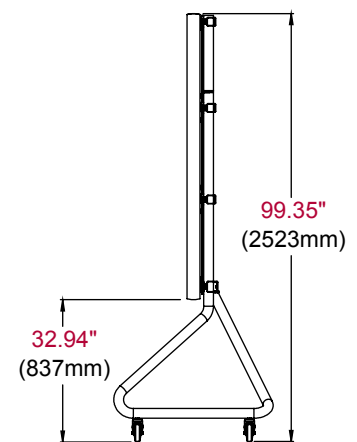

SIDE VIEW WITH CASTORS

Visit peerless-av.com to see the complete line of AV solutions from Peerless-AV, including outdoor displays, wireless, kiosks, digital audio, display mounts, projector mounts, carts/stands, and a full assortment of accessories.

Peerless-AV Europe
Unit 3 Watford Interchange,
Colonial Way, Watford
Herts, WD24 4WP

+44 (0) 1923 200100
sales@peerless-av.eu.com

peerless-AV®