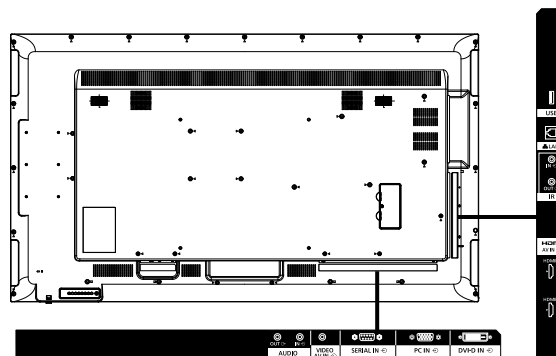

*1 The availability varies depending on the country.

*2 Multi-Monitoring Control Software Ver. 2.0 or later is required.

DIMENSIONS

Cautions: This drawing is not a scale
Units : mm

CONNECTION TERMINAL

* Specifications and appearance are subject to change without notice.

List of correspondence signals

The picture signal which can indicate this machine is as it is the following table.

- Specific HDMI signals inside the plug and play compatible signal table are as it follows.
1 : 4K/60p, 2 : 4K/30p, 3 : 2K