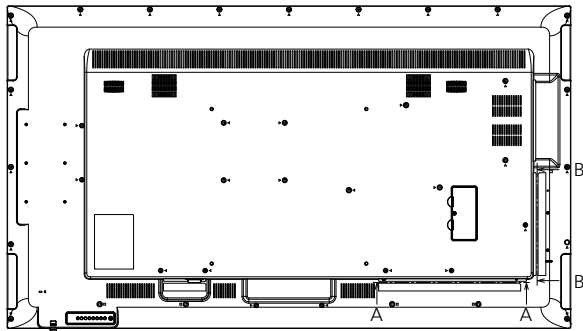

H : HDMI (HDMI 1, HDMI 2)

*3 : Based on VESA CVT-RB (Reduced Blanking) standard

*4 : Signals with ● in the plug and play compatible signal column is the signal described in the EDID (extended display identification data) of the display. For the signals without ● in the plug and play compatible signal column, the resolution may not be selected on the computer even if the display is supporting it.

Drawing of terminals

View from back

Magnified figure of terminal b

SECTION B-B

Magnified figure of terminal a

SECTION A-A

Sectional view of terminal a
(AUDIO IN / AUDIO OUT / VIDEO AV IN / SERIAL IN / PC IN / DVI-D IN)