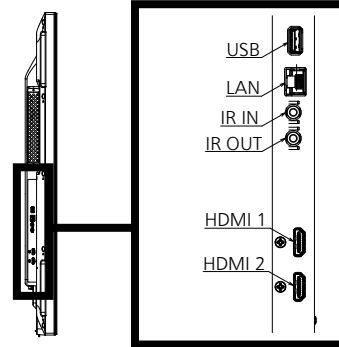

H : HDMI (HDMI 1, HDMI 2)

*3 : Based on VESA CVT-RB (Reduced Blanking) standard

*4 : Signals with ● in the plug and play compatible signal column is the signal described in the EDID (extended display identification data) of the display. For the signals without ● in the plug and play compatible signal column, the resolution may not be selected on the computer even if the display is supporting it.

Drawing of terminals

View from back

Magnified figure of terminal b

SECTION B-B

Magnified figure of terminal a

SECTION A-A

Sectional view of terminal a
(AUDIO IN / AUDIO OUT / VIDEO AV IN / SERIAL IN / PC IN / DVI-D IN)