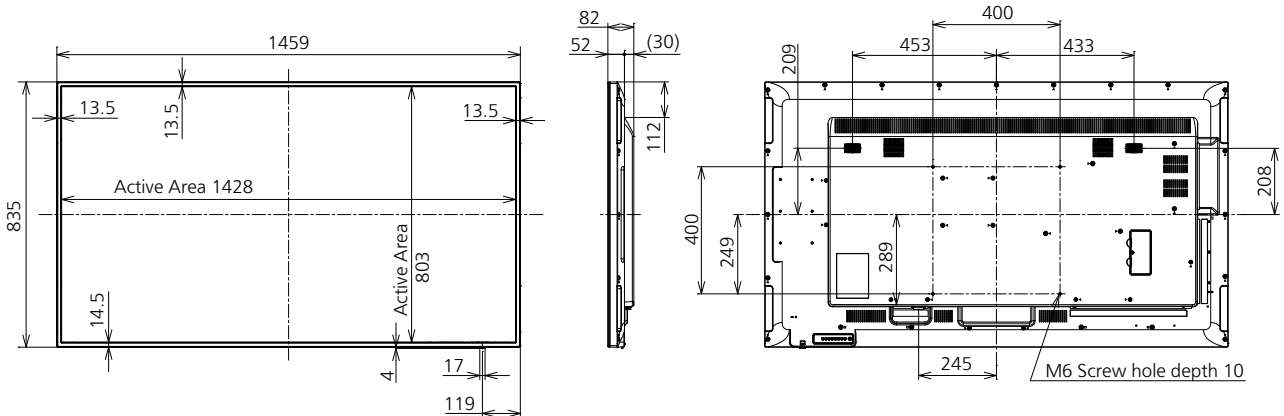

STANDARD (CERTIFICATIONS)

SAFETY REGULATIONS	IEC 60065:2014 (8th Edition) Additional evaluation to IEC 60065 (7th Edition) +A1:2005 +A2:2010 EU:EN60065:2014 BEAB approval AS/NZS Deviation
RADIATION REGULATIONS	EN55032:2012+AC:2013 (CLASS A) EN55024:2010, EN61000-3-2:2014, EN61000-3-3:2013 AS/NZS CISPR32:2013 RCM Mark

REMOTE CONTROL TRANSMITTER

Power Requirements	DC 3 V (2 x AAA Size batteries)
Operating distance	Approx. 7 m*
Weight	Approx. 63 g including batteries
Dimensions (W x H x D)	48 x 134 x 20 mm

*When operated directly in front of receptor.

INCLUDED ACCESSORIES

- Remote Control
- Batteries (AAA size) x 2
- AC cord (approx. 2.0 m)
- 4-pole mini plug conversion cable
- Clamper x 3
- USB Memory cover x 1
- CD-ROM / User Manual
- Operating Instruction Book

COMPATIBLE SOFTWARE

Multi Monitoring & Control Software	Ver.2.1 or later
CMS Content Management Software	Ver.3.2 or later
Video Wall Manager	Ver1.9 or later

OPTIONAL ACCESSORIES

Pedestal	TY - ST55PE9
Wall-Hanging Bracket	TY-WK98PV1*1
Early Warning Software*2	ET-SWA100 / 105series
Basic license / 3-year license	(Depending on the license type, the symbol at the end of the part number is different.)

*1 The availability varies depending on the country.

*2 Multi-Monitoring Control Software Ver. 2.0 or later is required.

DIMENSIONS

Cautions: This drawing is not a scale
Units : mm