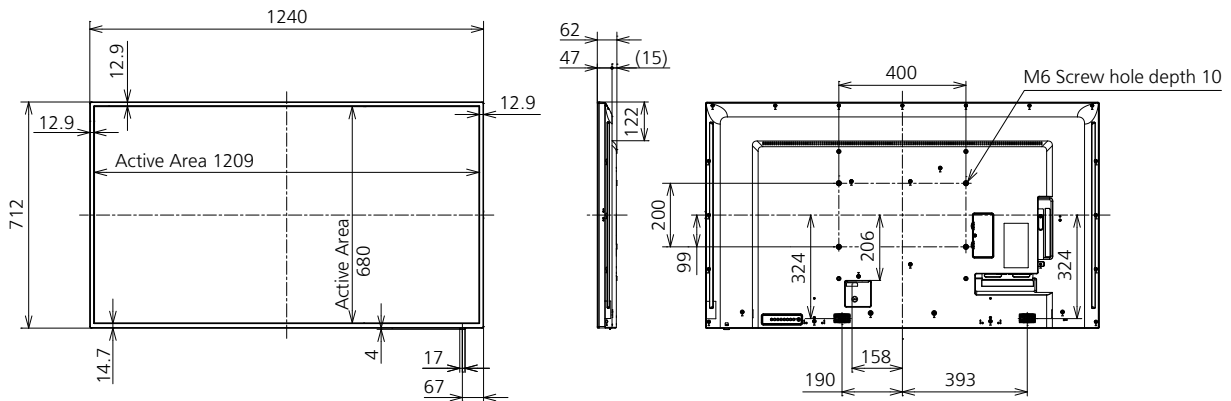

STANDARD (CERTIFICATIONS)

SAFETY REGULATIONS	IEC60950-1 EU:EN60950-1:2006 + A11:2009 + A1:2010 + A12:2011+A2:2013 BEAB approval AS/NZS Deviation
RADIATION REGULATIONS	EN55032:2012+AC:2013 (CLASS A) EN55024:2010, EN61000-3-2:2014, EN61000-3-3:2013 AS/NZS CISPR32:2013 RCM Mark

REMOTE CONTROL TRANSMITTER

Power Requirements	DC 3 V (2 x AAA Size batteries)
Operating distance	Approx. 7 m*
Weight	Approx. 63 g including batteries
Dimensions (W x H x D)	48 x 134 x 20 mm

*When operated directly in front of receptor.

INCLUDED ACCESSORIES

- Remote Control - Batteries (AAA size) x 2
- AC cord (approx. 1.8 m) - 4-pole mini plug conversion cable
- Clamper x 3 - USB Memory cover x 1
- CD-ROM / User Manual - Operating Instruction Book

COMPATIBLE SOFTWARE

Multi Monitoring & Control Software	Ver 2.1 or later
CMS Content Management Software	Ver 3.0 or later
Video Wall Manager	Ver1.9 or later

OPTIONAL ACCESSORIES

Pedestal	TY - ST43PE8
Early Warning Software*	ET-SWA100 / 105series
Basic license / 3-year license	(Depending on the license type, the symbol at the end of the part number is different.)

* Multi-Monitoring Control Software Ver 2.1 or later is required.

DIMENSIONS

Cautions: This drawing is not a scale
Units : mm