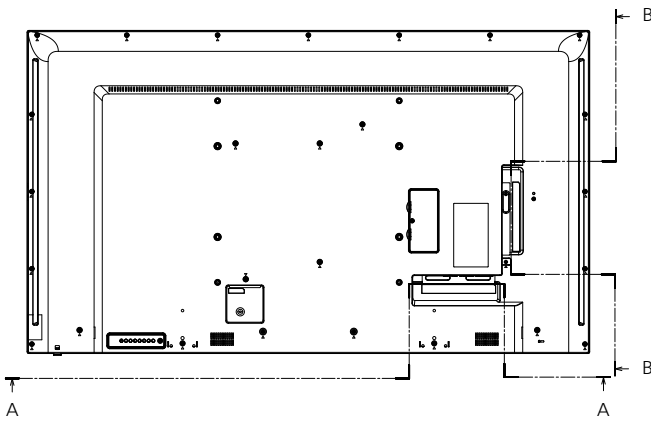

*3 : Based on VESA CVT-RB (Reduced Blanking) standard

*4 : Signals with ● in the plug and play compatible signal column is the signal described in the EDID (extended display identification data) of the display. For the signals without ● in the plug and play compatible signal column, the resolution may not be selected on the computer even if the display is supporting it.

Drawing of terminals

View from back

Magnified figure of terminal b

SECTION B-B

Magnified figure of terminal a

SECTION A-A

Sectional view of terminal a
(AUDIO OUT / AUDIO IN / VIDEO AV IN / SERIAL IN / PC IN / DVI-D IN)