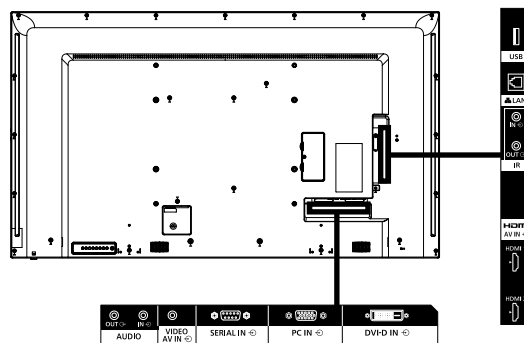

INCLUDED ACCESSORIES

- Remote Control - Batteries (AAA size) x 2
- AC cord (approx. 1.8 m) - 4-pole mini plug conversion cable
- Clamper x 3 - USB Memory cover x 1
- CD-ROM / User Manual - Operating Instruction Book

COMPATIBLE SOFTWARE

Multi Monitoring & Control Software	Ver 2.1 or later
CMS Content Management Software	Ver 3.0 or later
Video Wall Manager	Ver1.9 or later

OPTIONAL ACCESSORIES

Pedestal	TY - ST43PE8
Early Warning Software*	ET-SWA100 / 105series
Basic license / 3-year license	(Depending on the license type, the symbol at the end of the part number is different.)

* Multi-Monitoring Control Software Ver 2.1 or later is required.

DIMENSIONS

Cautions: This drawing is not a scale
Units : mm

CONNECTION TERMINAL

* Specifications and appearance are subject to change without notice.