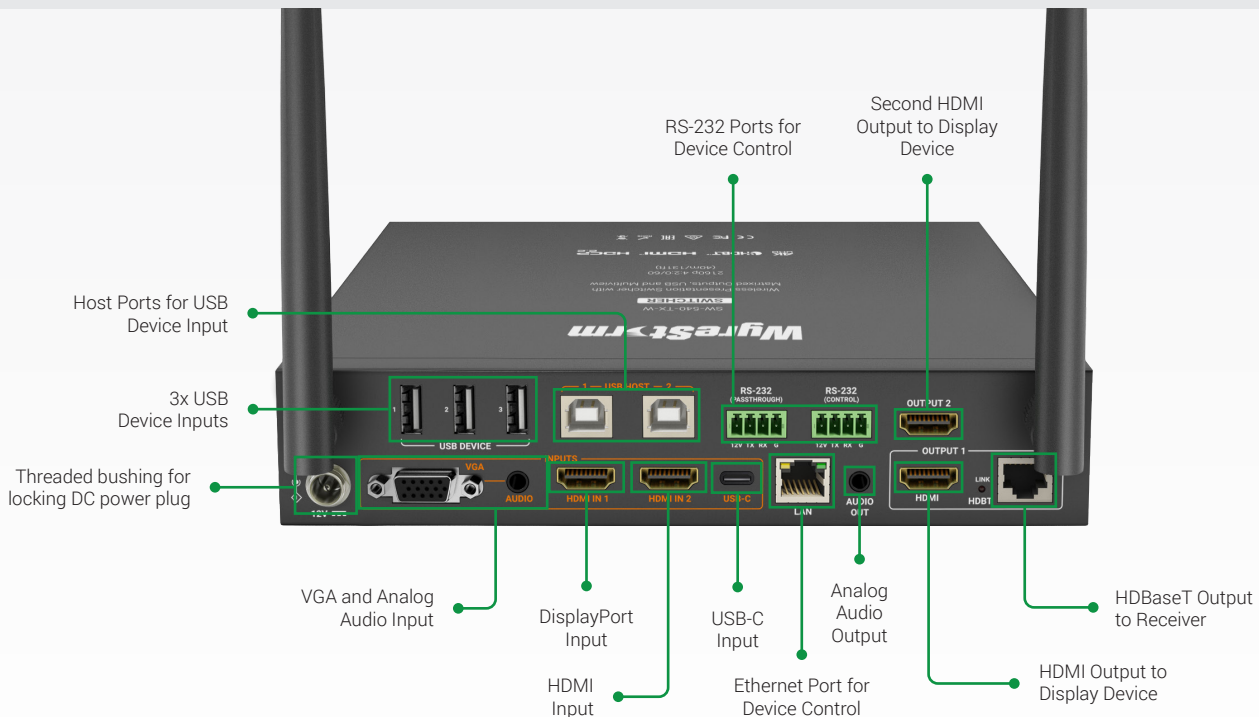

4-Input 4K HDBaseT Presentation Switcher with Matrix Outputs, USB 2.0, Multiview & Wireless Casting

SW-540-TX-W

WyreStorm - Powerful. Reliable. Simple.

Introduction

The SW-540-TX-W is the perfect presentation switcher that meets the demanding requirements for today's meeting spaces and conference rooms. The SW-540-TX-W is fully loaded with connectivity options, including VGA, HDMI and USB-C to ensure every laptop is compatible. In addition to the wired inputs, built-in support for Apple Airplay and Miracast allows devices to screenshare wirelessly by connecting the switcher to an existing LAN or by utilizing the integrated wireless access point. Dual outputs via HDBaseT and HDMI promote connectivity in multi-screen rooms along with the ability to show up to 8 sources simultaneously via multiview. Of course, the package wouldn't be complete without the ability to connect USB peripherals such as speakerphones and cameras directly to the switcher or over HDBaseT.